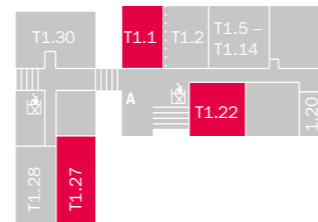

T3.10  
T3.11a  
T3.11b  
T3.15  
T3.16/19  
T3.17  
T3.18  
T3.21  
T3.21

2

Mac Suites  
**BA (Hons) Fine Art**  
Workroom  
Dark Room  
Film Processing Room  
**BA (Hons) Commercial Photography**  
**BA (Hons) Photography**

T2.1-2  
T2.4  
T2.10  
T2.20-22  
T2.28  
T2.32  
T2.32

1

**BA (Hons) Animation & Games**  
Edit Suites  
Stop Motion Production Room  
**BA (Hons) Graphic Design**  
**BA (Hons) Illustration**

T1.1  
T1.5-14  
T1.20  
T1.22  
T1.27