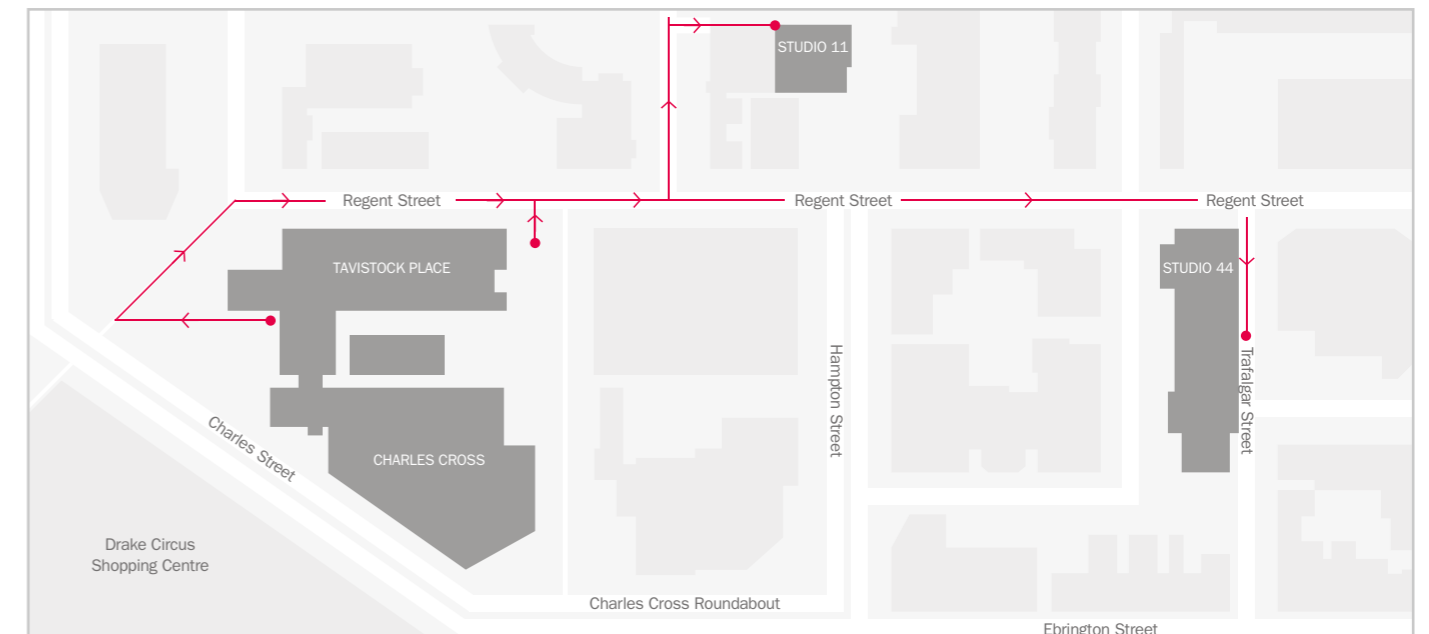

Studio 11 / Studio 44

Fine Art Studio
Postgraduate Courses

Studio 11
Studio 44

↑ Disabled Access Routes