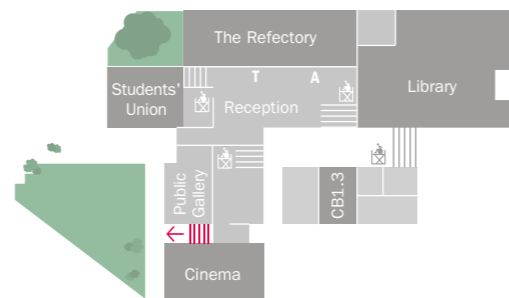

T3.10  
T3.11a  
T3.11b  
T3.15  
T3.16/19  
T3.17  
T3.18  
T3.21  
T3.21

2

Mac Suites  
**BA (Hons) Fine Art**  
Workroom  
Dark Room  
Film Processing Room  
**BA (Hons) Commercial Photography**  
**BA (Hons) Photography**

T2.1-2  
T2.4  
T2.10  
T2.20-22  
T2.28  
T2.32  
T2.32

1

**BA (Hons) Animation & Games**  
Edit Suites  
Stop Motion Production Room  
**BA (Hons) Graphic Design**  
**BA (Hons) Illustration**

T1.1  
T1.5-14  
T1.20  
T1.22  
T1.27

G

Students' Union  
Refectory Café  
Library & Academic Support  
Plymouth Arts Cinema  
Student Support  
Mirror Gallery

T0.1  
T0.5  
T0.18  
T0.34  
CB1.5  
Public Gallery

**ACCESS CHARLES CROSS VIA THIS STAIRCASE** ← IIII