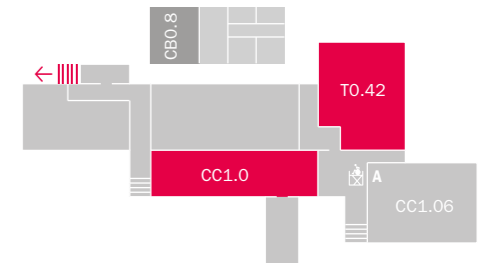

# Charles Cross

2

Materials Lab

CC3.01-09

1

**BA (Hons) Painting, Drawing & Printmaking**  
Imprint Lab  
**BA (Hons) Textile Design**

CC2.01  
CC2.09  
CC2.12-14

G

**BA (Hons) Interior Design & Styling**  
**Extended (4 year) BA (Hons) Degrees**  
CAD Lab  
Digital Print Bureau

T0.42  
CC1.0  
CC1.06  
CBO.8

**ACCESS TAVISTOCK PLACE VIA THIS STAIRCASE** ← IIII

LG

Materials Lab  
**BA (Hons) Craft & Material Practices**  
Small & Large Metals  
Fab Lab